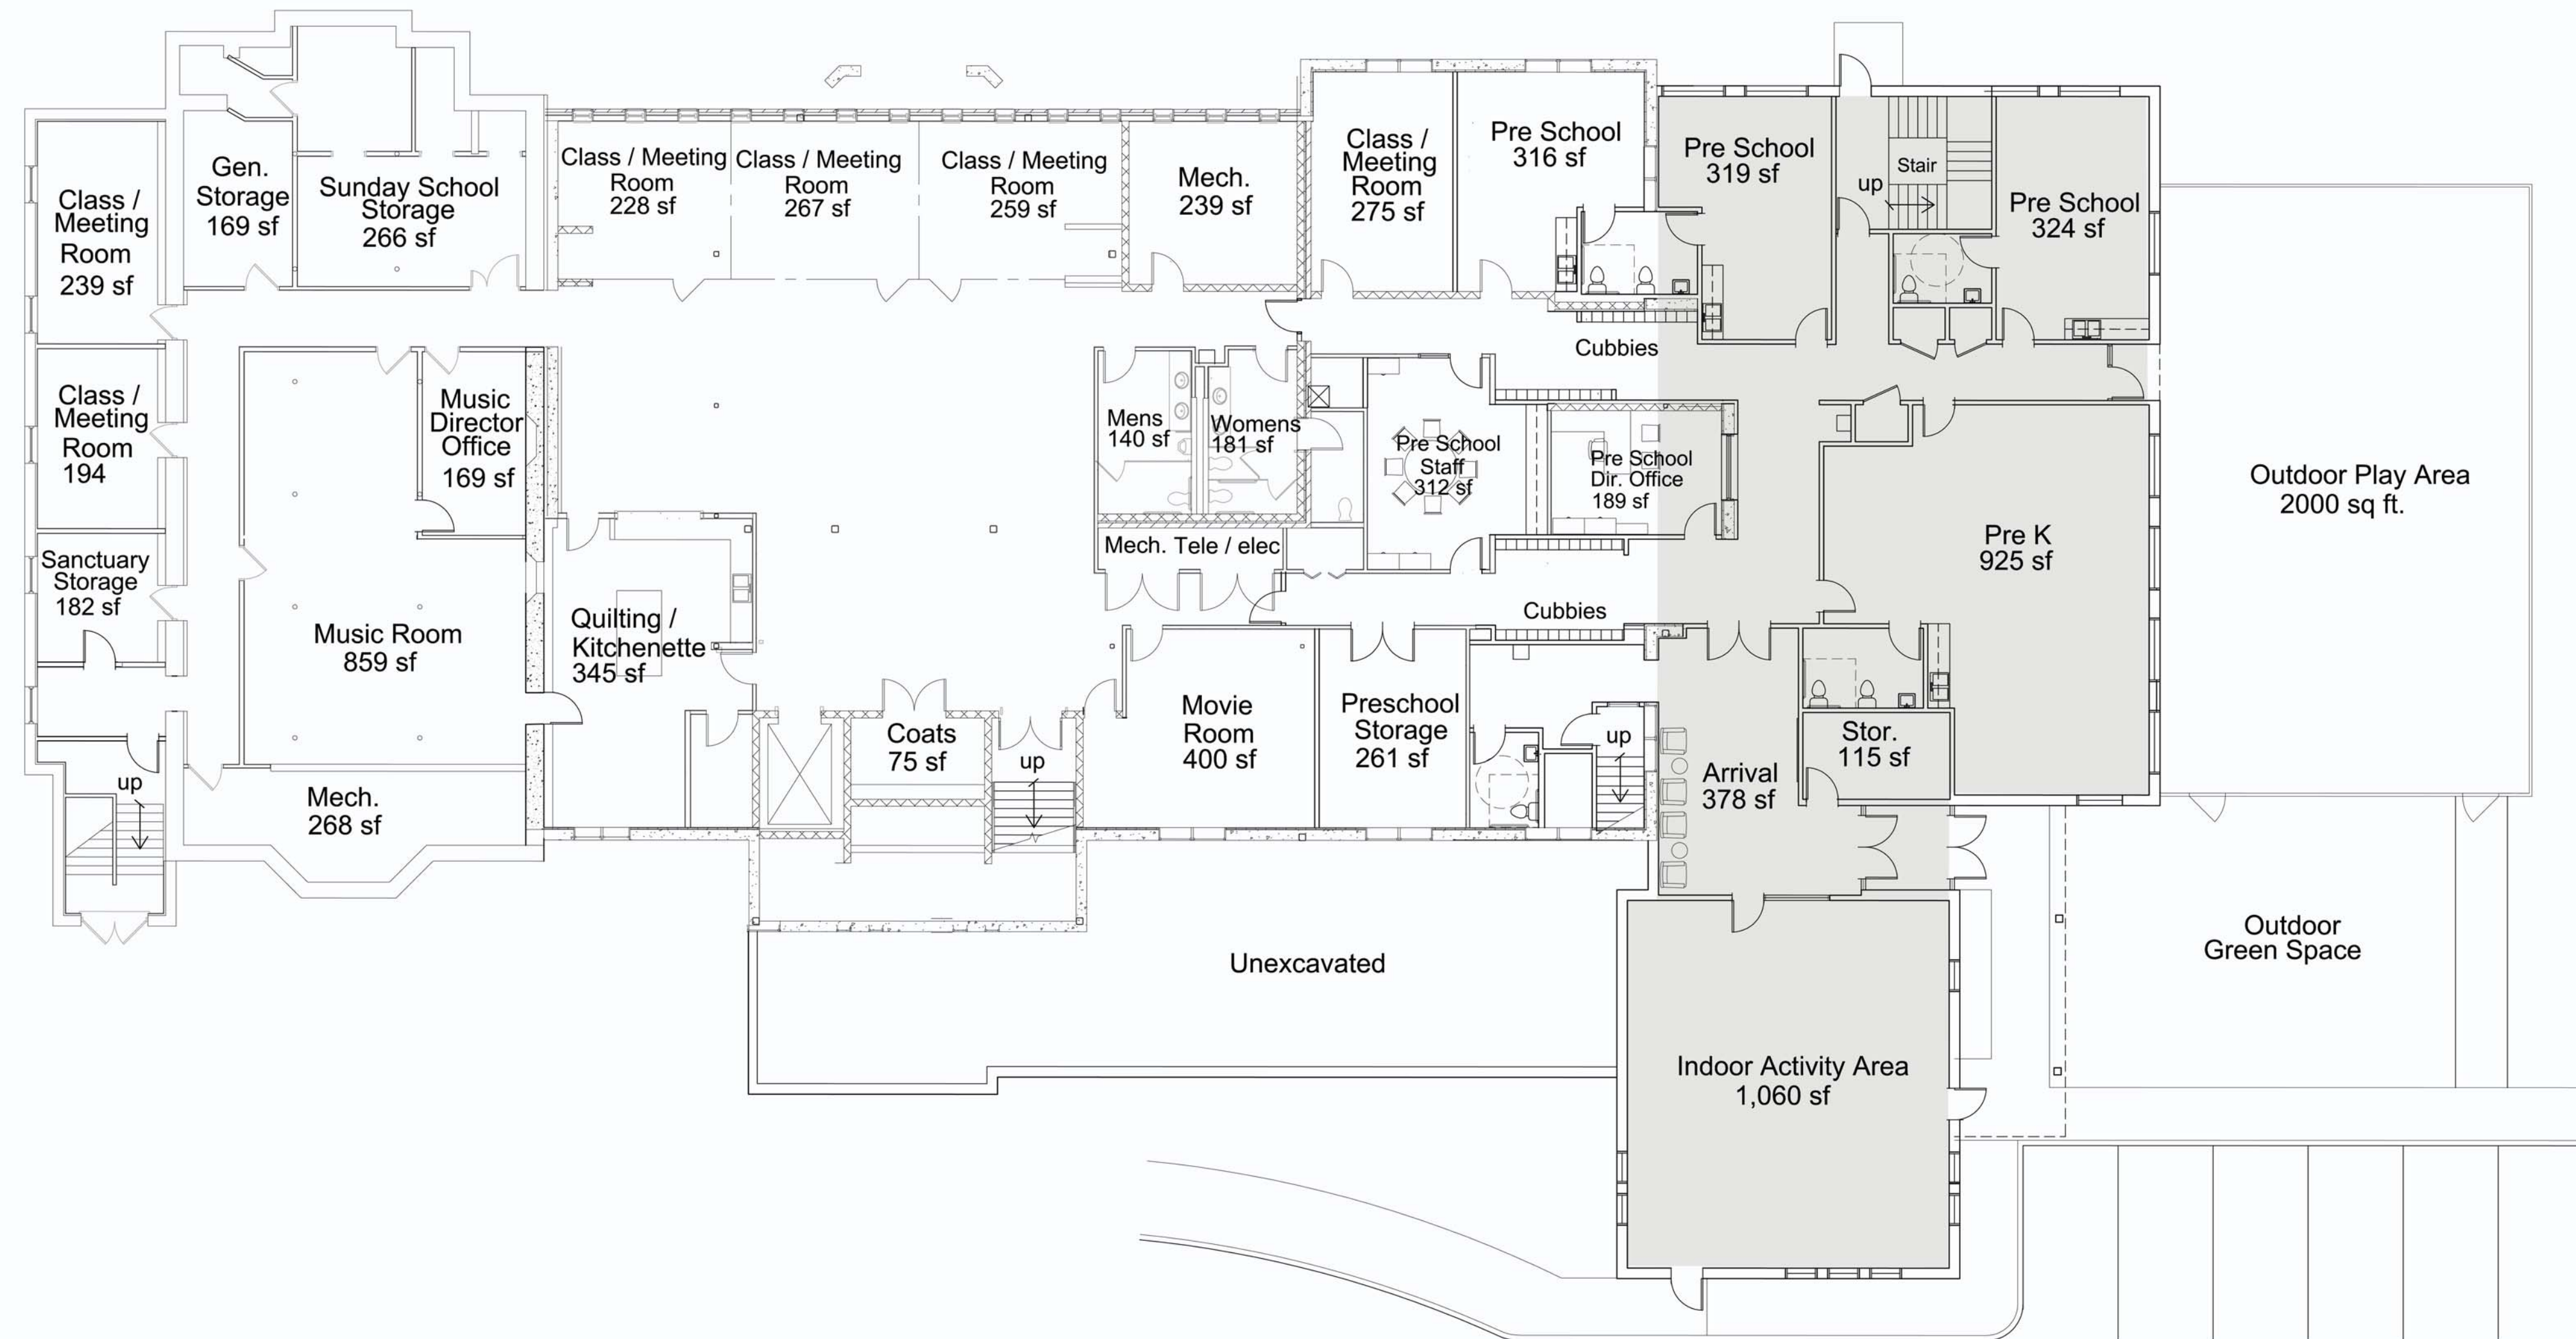

View of entry into Preschool

View into Narthex

View at entry off Melody Street

Lower Level Floor Plan

(Addition Highlighted in Grey)

St. James Lutheran Church

Building Expansion Renovation

*Building for God's Tomorrow*