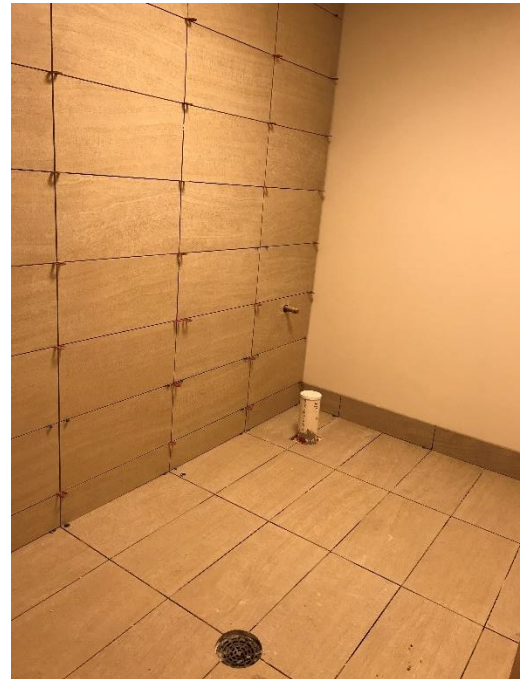

Bathroom floor and wall tile installation in the lower level. Grout to be installed shortly.

Did you know? This past summer, Findorff successfully completed construction projects at 18 schools within 10 different Districts. All this work benefited nearly 10,500 students, and all projects were completed on time!